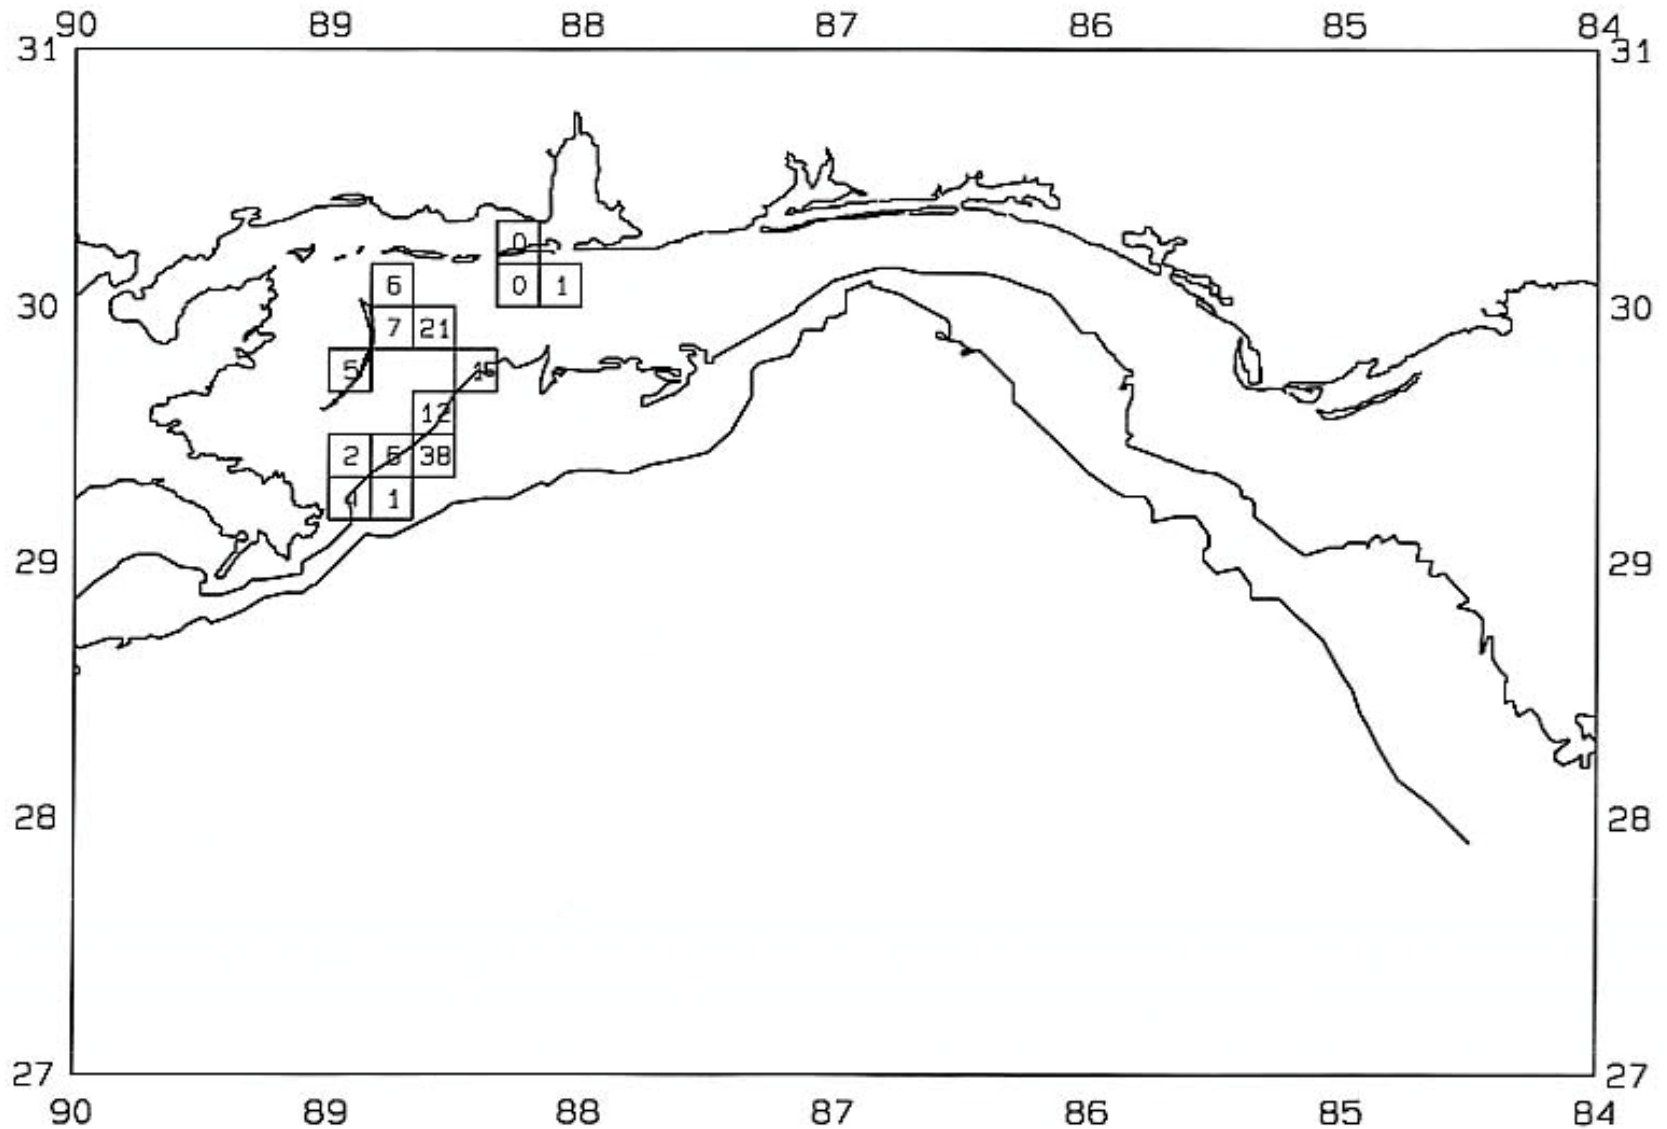

SEAMAP 2001

SAMPLING DATES FROM 06/08/01 TO 06/25/01

SAMPLING STATIONS

SEAMAP 2001

SAMPLING DATES FROM 06/08/01 TO 06/25/01

AVERAGE BROWN SHRIMP CATCH IN POUNDS/HOUR

SEAMAP 2001

SAMPLING DATES FROM 06/08/01 TO 06/25/01

AVERAGE BROWN SHRIMP COUNT PER POUND

SEAMAP 2001

SAMPLING DATES FROM 06/08/01 TO 06/25/01

AVERAGE WHITE SHRIMP CATCH IN POUNDS/HOUR

SEAMAP 2001

SAMPLING DATES FROM 06/08/01 TO 06/25/01

AVERAGE WHITE SHRIMP COUNT PER POUND

SEAMAP 2001

SAMPLING DATES FROM 06/08/01 TO 06/25/01

AVERAGE PINK SHRIMP CATCH IN POUNDS/HOUR

SEAMAP 2001

SAMPLING DATES FROM 06/08/01 TO 06/25/01

AVERAGE PINK SHRIMP COUNT PER POUND

SEAMAP 2001

SAMPLING DATES FROM 06/08/01 TO 06/25/01

# SEAMAP 2001

SAMPLING DATES FROM 06/18/01 TO 06/18/01

AVERAGE FINFISH CATCH IN POUNDS/HOUR/10