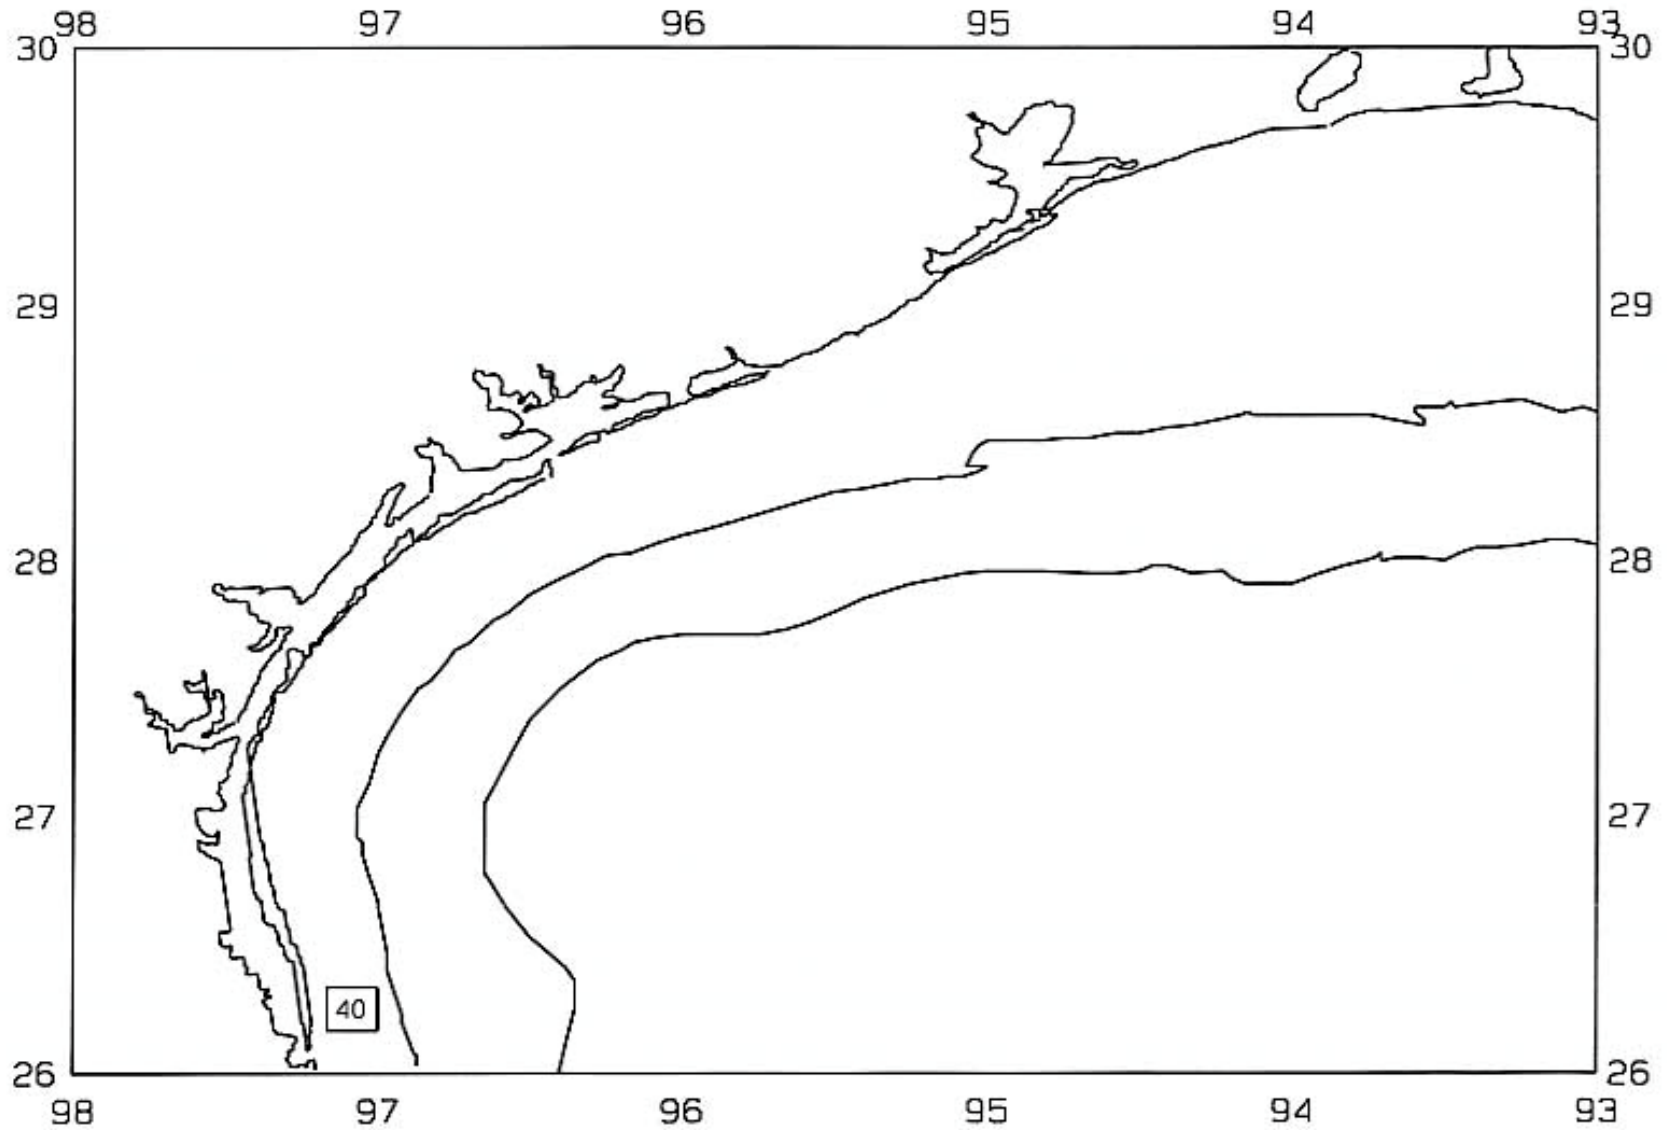

AVERAGE WHITE SHRIMP COUNT PER POUND

SEAMAP 2001

SAMPLING DATES FROM 06/18/01 TO 06/18/01

AVERAGE PINK SHRIMP CATCH IN POUNDS/HOUR

SEAMAP 2001

SAMPLING DATES FROM 06/18/01 TO 06/18/01

AVERAGE PINK SHRIMP COUNT PER POUND

# SEAMAP 2001

SAMPLING DATES FROM 06/18/01 TO 06/18/01

AVERAGE FINFISH CATCH IN POUNDS/HOUR/10