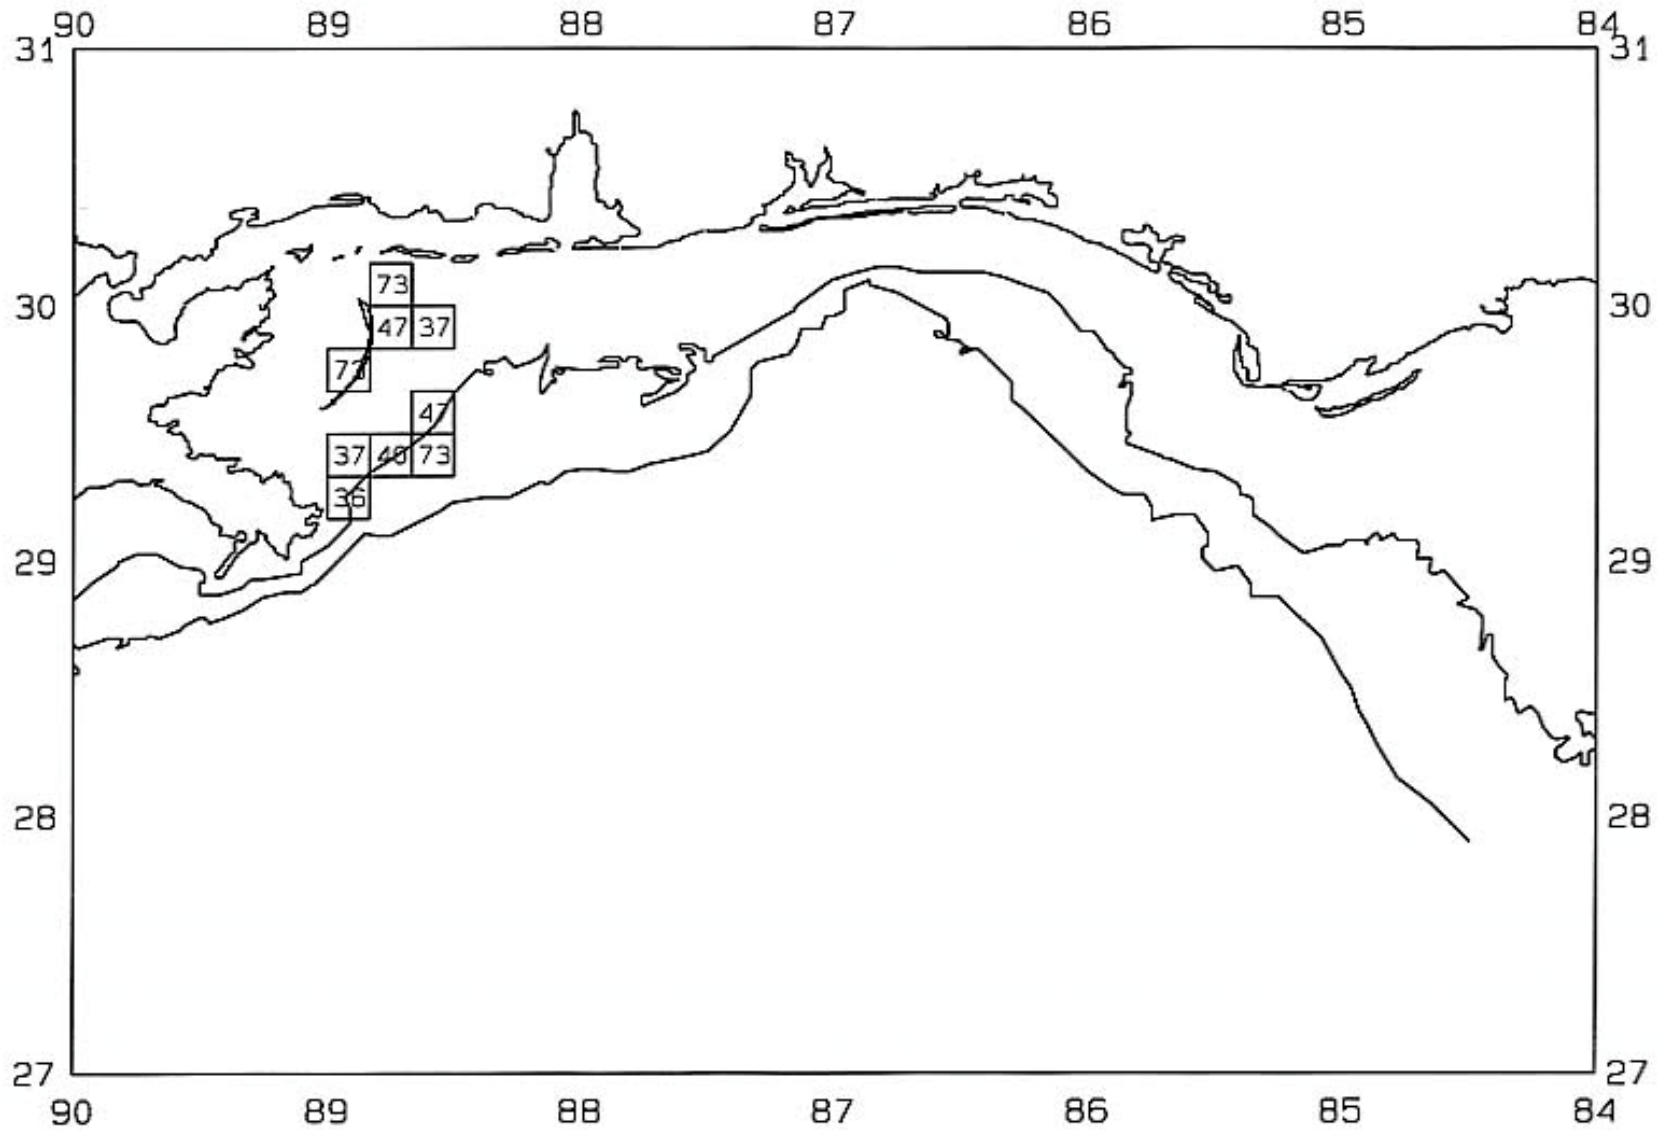

SEAMAP 2001

SAMPLING DATES FROM 06/08/01 TO 06/25/01

AVERAGE PINK SHRIMP CATCH IN POUNDS/HOUR

SEAMAP 2001

SAMPLING DATES FROM 06/08/01 TO 06/25/01

AVERAGE PINK SHRIMP COUNT PER POUND

SEAMAP 2001

SAMPLING DATES FROM 06/08/01 TO 06/25/01