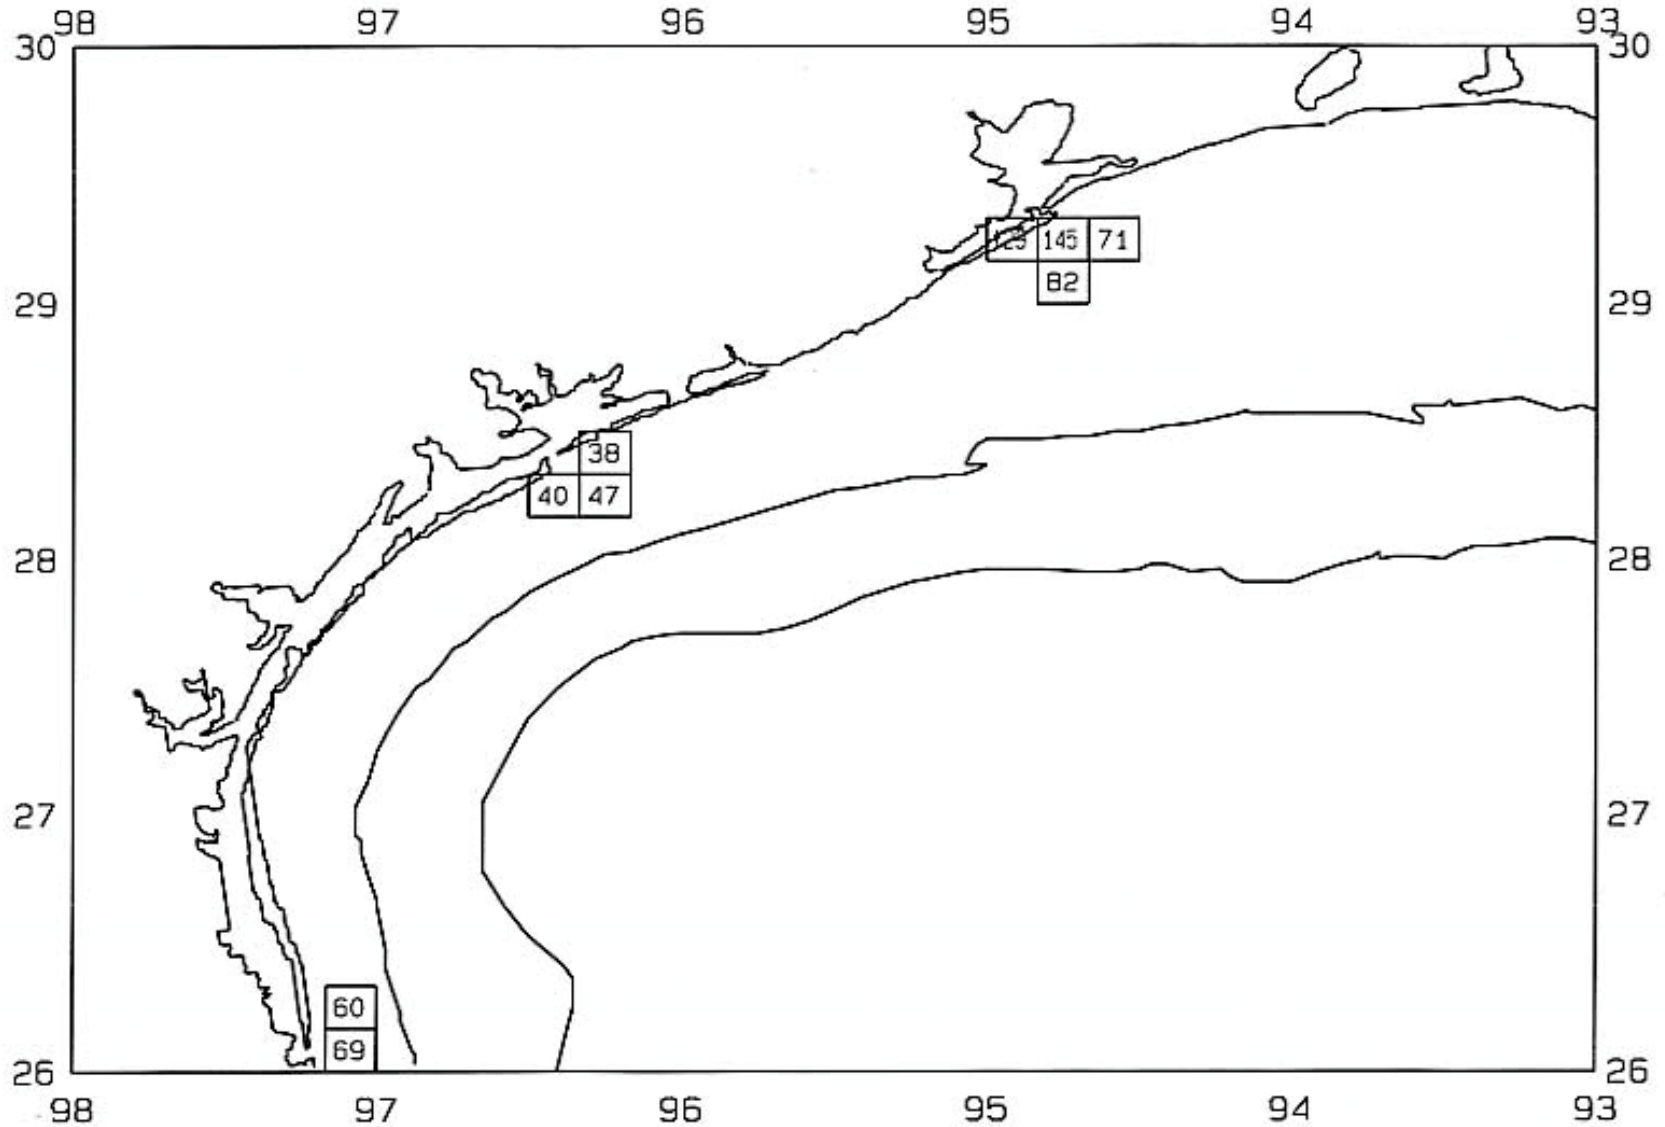

SEAMAP 2001

SAMPLING DATES FROM 06/18/01 TO 06/18/01

AVERAGE BROWN SHRIMP COUNT PER POUND