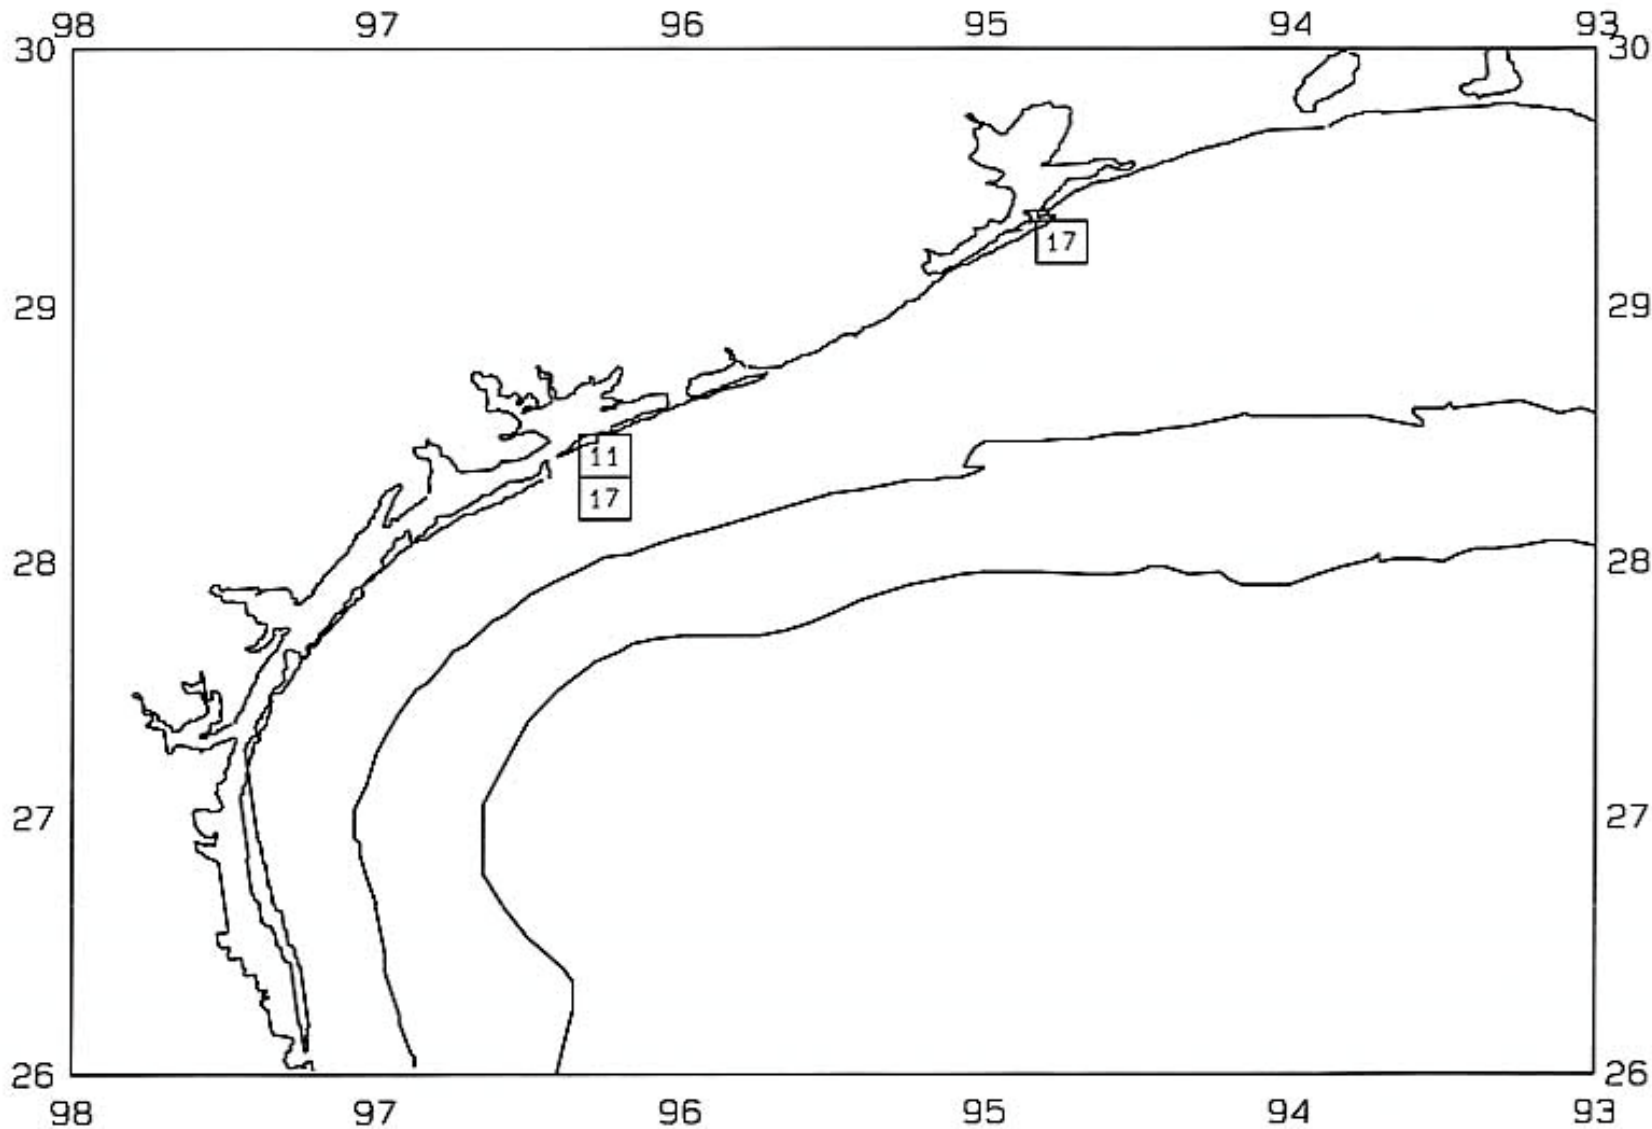

SEAMAP 2001

SAMPLING DATES FROM 06/18/01 TO 06/18/01

AVERAGE WHITE SHRIMP COUNT PER POUND