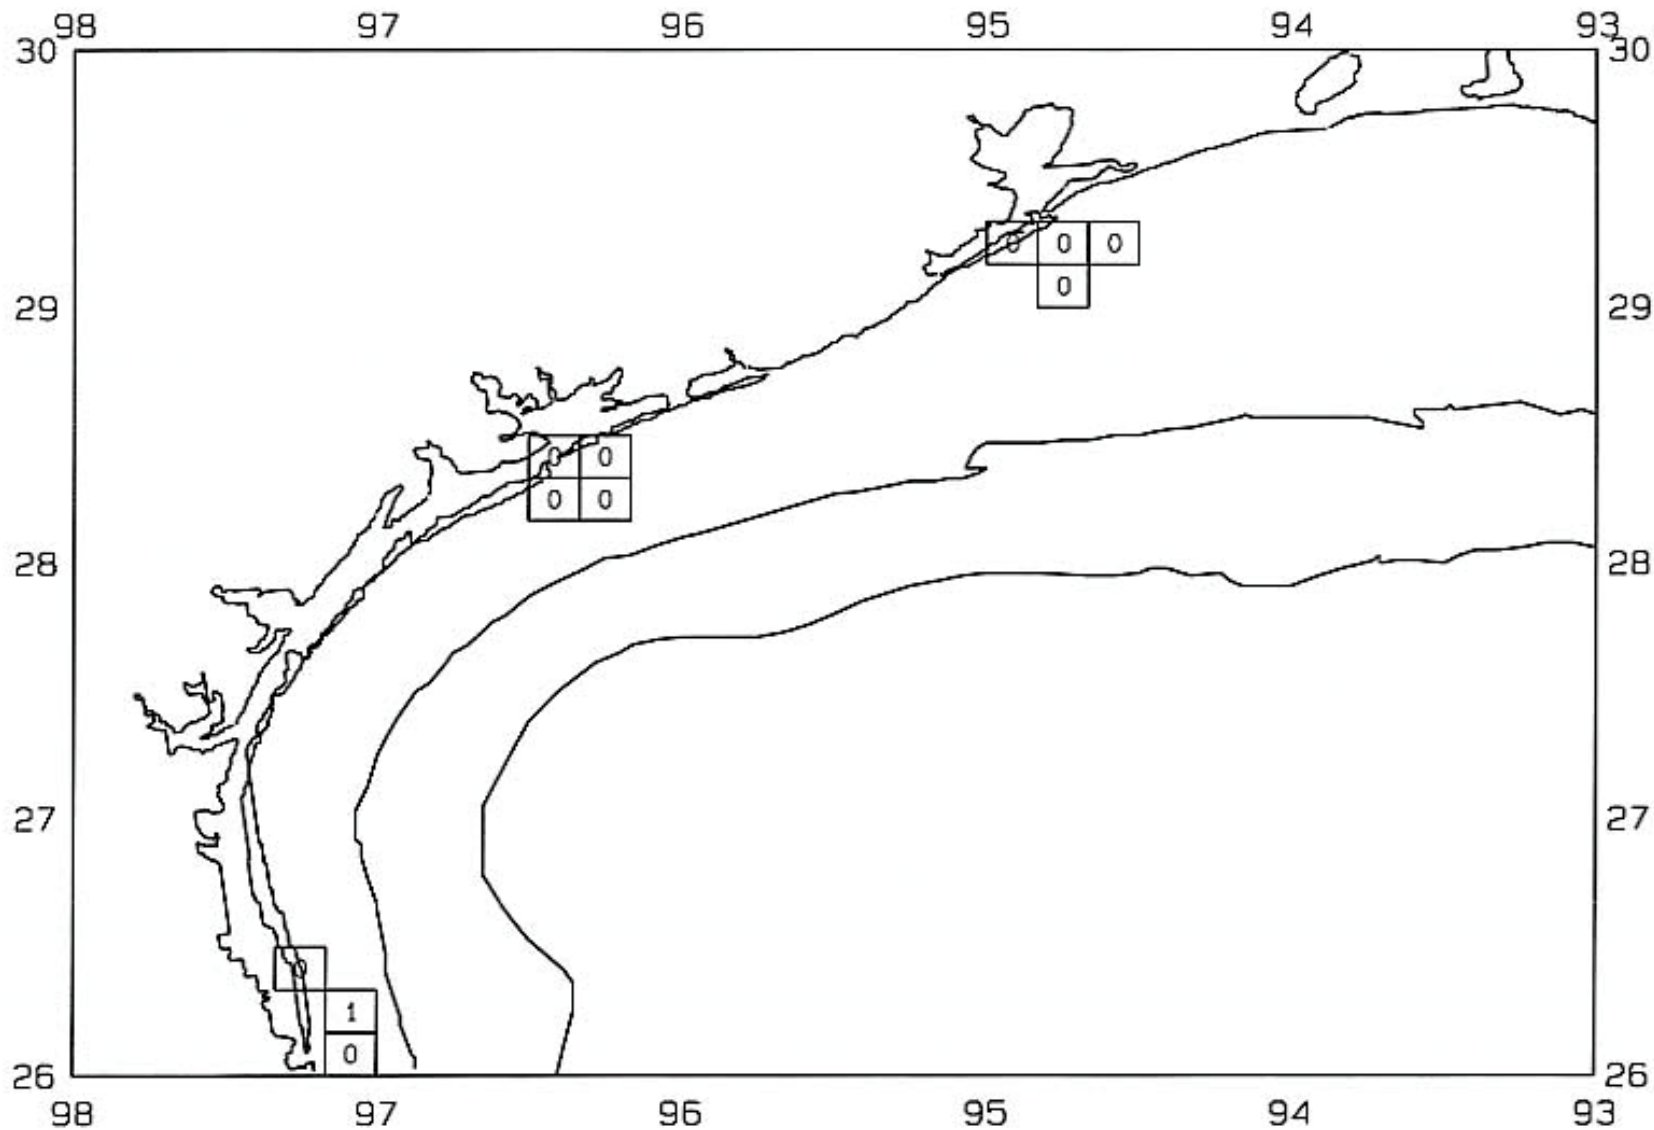

SEAMAP 2001

SAMPLING DATES FROM 06/18/01 TO 06/18/01

AVERAGE PINK SHRIMP CATCH IN POUNDS/HOUR