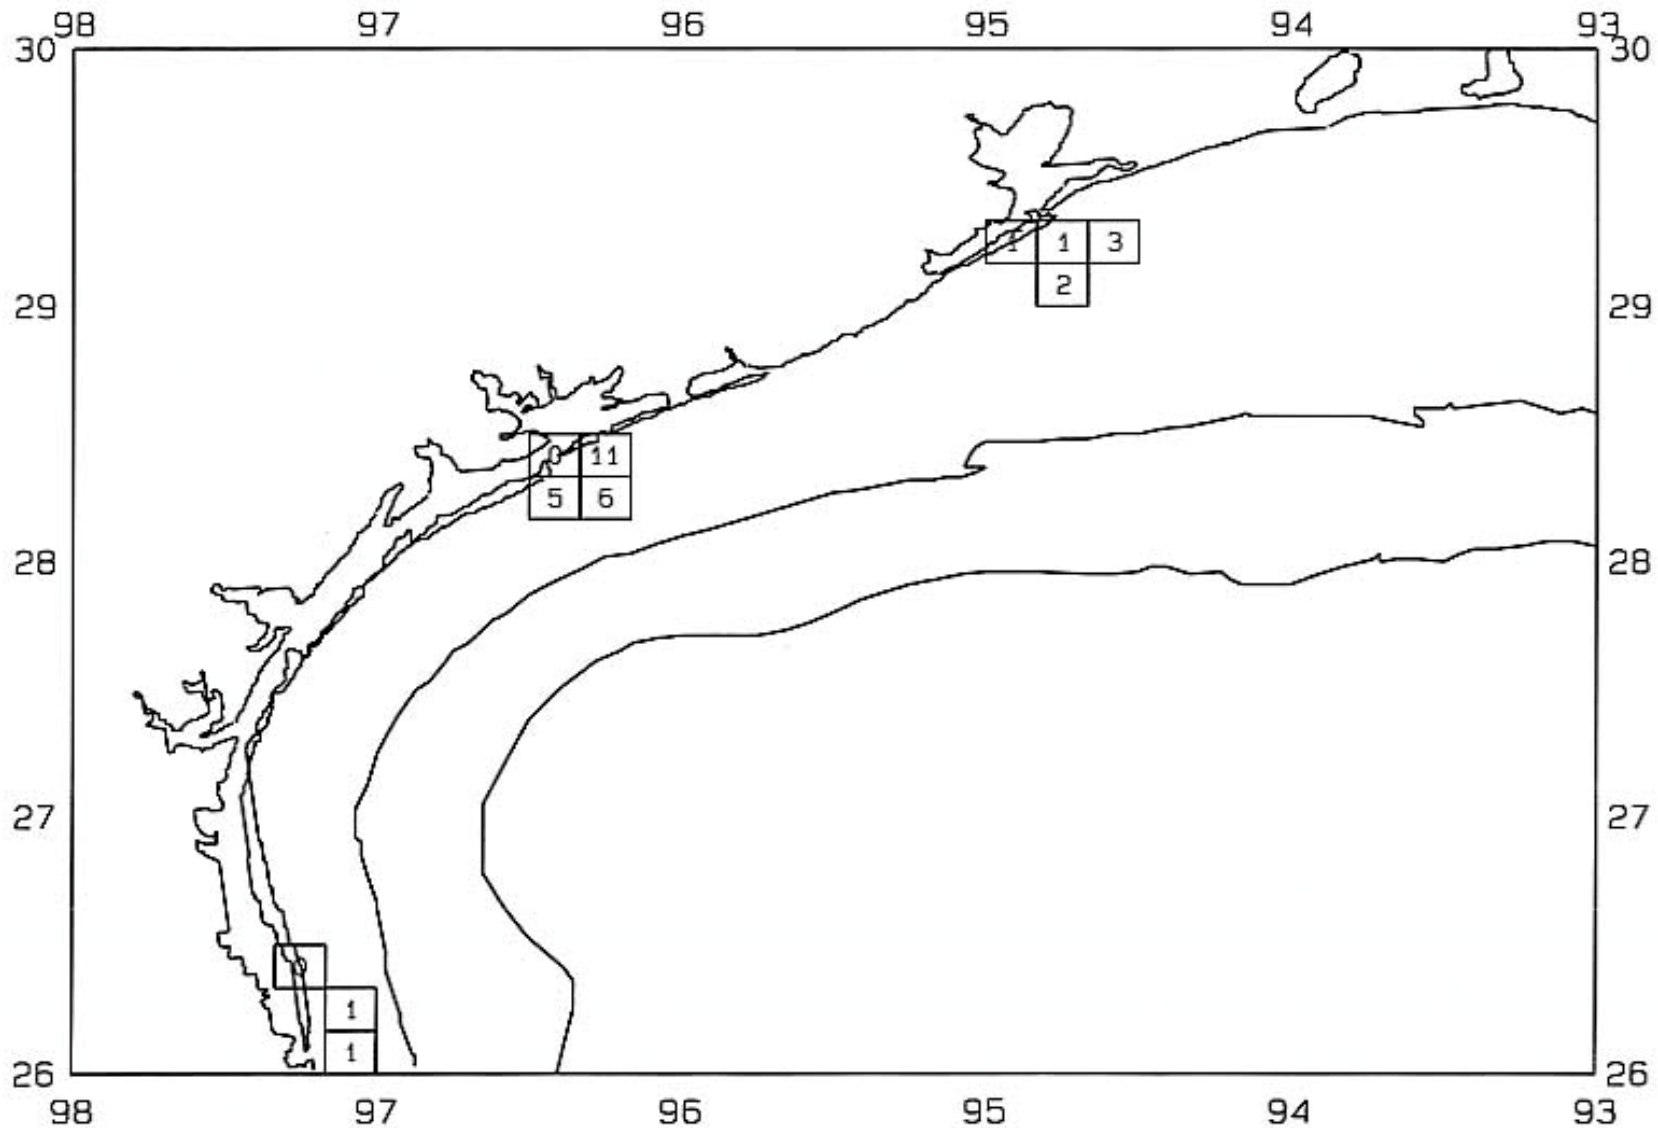

AVERAGE FINFISH CATCH IN POUNDS/HOUR/10

SEAMAP 2001

SAMPLING DATES FROM 06/18/01 TO 06/18/01

SAMPLING STATIONS

SEAMAP 2001

SAMPLING DATES FROM 06/18/01 TO 06/18/01

AVERAGE BROWN SHRIMP CATCH IN POUNDS/HOUR

SEAMAP 2001