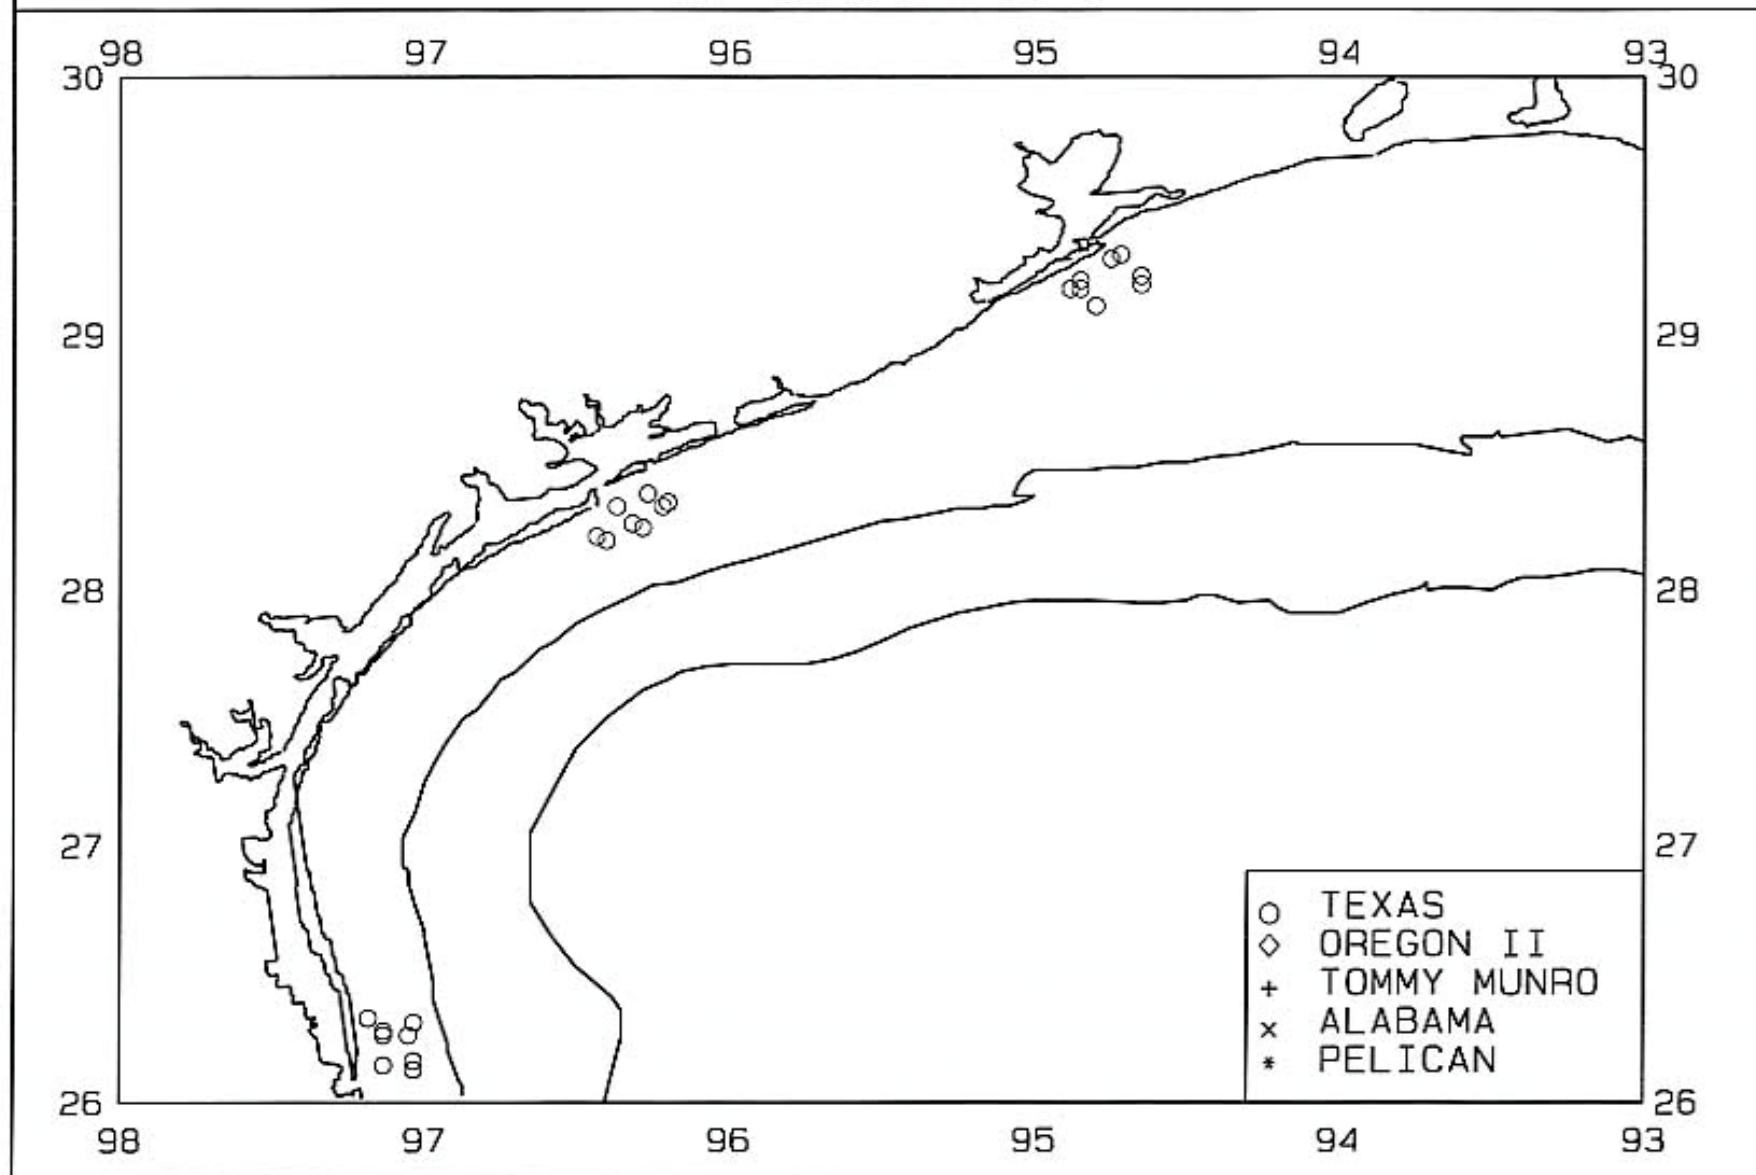

AVERAGE FINFISH CATCH IN POUNDS/HOUR/10

SEAMAP 2001

SAMPLING DATES FROM 06/18/01 TO 06/18/01

SAMPLING STATIONS

SEAMAP 2001

SAMPLING DATES FROM 06/18/01 TO 06/18/01

AVERAGE BROWN SHRIMP CATCH IN POUNDS/HOUR

SEAMAP 2001