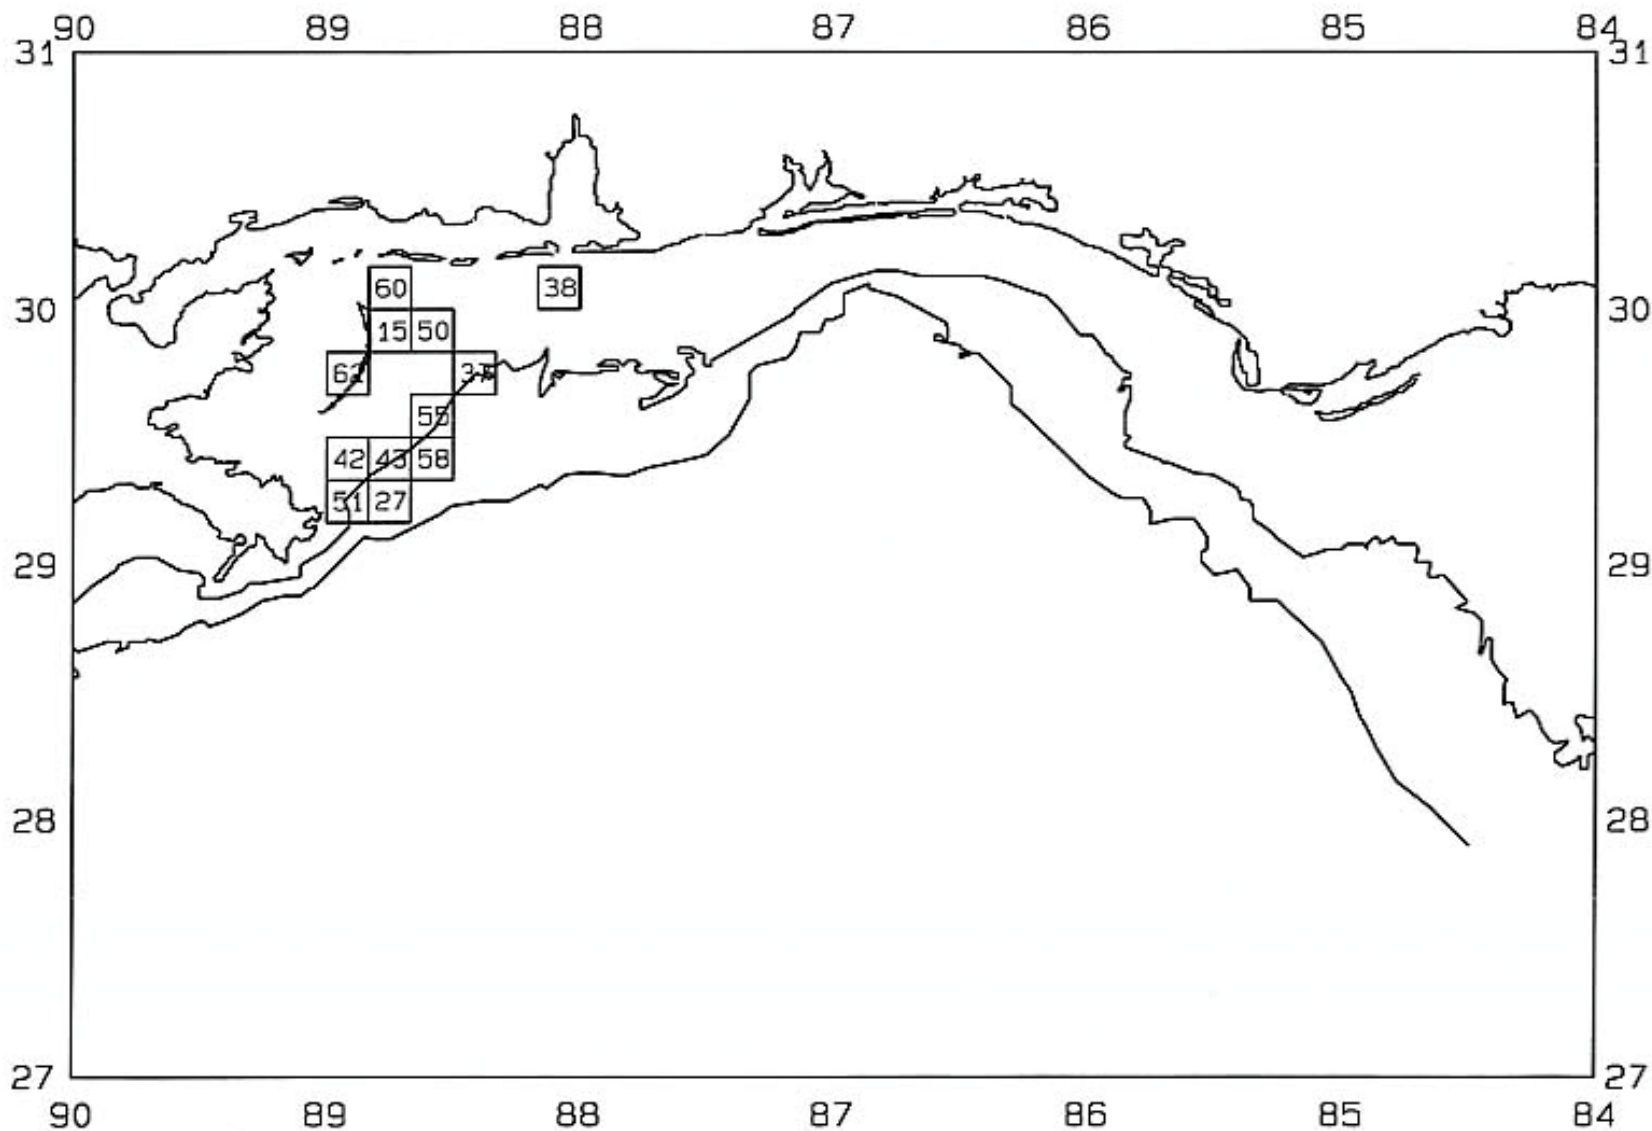

SEAMAP 2001

SAMPLING DATES FROM 06/08/01 TO 06/25/01

SAMPLING STATIONS

SEAMAP 2001

SAMPLING DATES FROM 06/08/01 TO 06/25/01

AVERAGE BROWN SHRIMP CATCH IN POUNDS/HOUR

SEAMAP 2001

SAMPLING DATES FROM 06/08/01 TO 06/25/01

AVERAGE BROWN SHRIMP COUNT PER POUND

SEAMAP 2001

SAMPLING DATES FROM 06/08/01 TO 06/25/01

AVERAGE WHITE SHRIMP CATCH IN POUNDS/HOUR

SEAMAP 2001

SAMPLING DATES FROM 06/08/01 TO 06/25/01

AVERAGE WHITE SHRIMP COUNT PER POUND

SEAMAP 2001

SAMPLING DATES FROM 06/08/01 TO 06/25/01

AVERAGE PINK SHRIMP CATCH IN POUNDS/HOUR

SEAMAP 2001

SAMPLING DATES FROM 06/08/01 TO 06/25/01

AVERAGE PINK SHRIMP COUNT PER POUND

SEAMAP 2001

SAMPLING DATES FROM 06/08/01 TO 06/25/01

# SEAMAP 2001

SAMPLING DATES FROM 06/18/01 TO 06/18/01

AVERAGE FINFISH CATCH IN POUNDS/HOUR/10