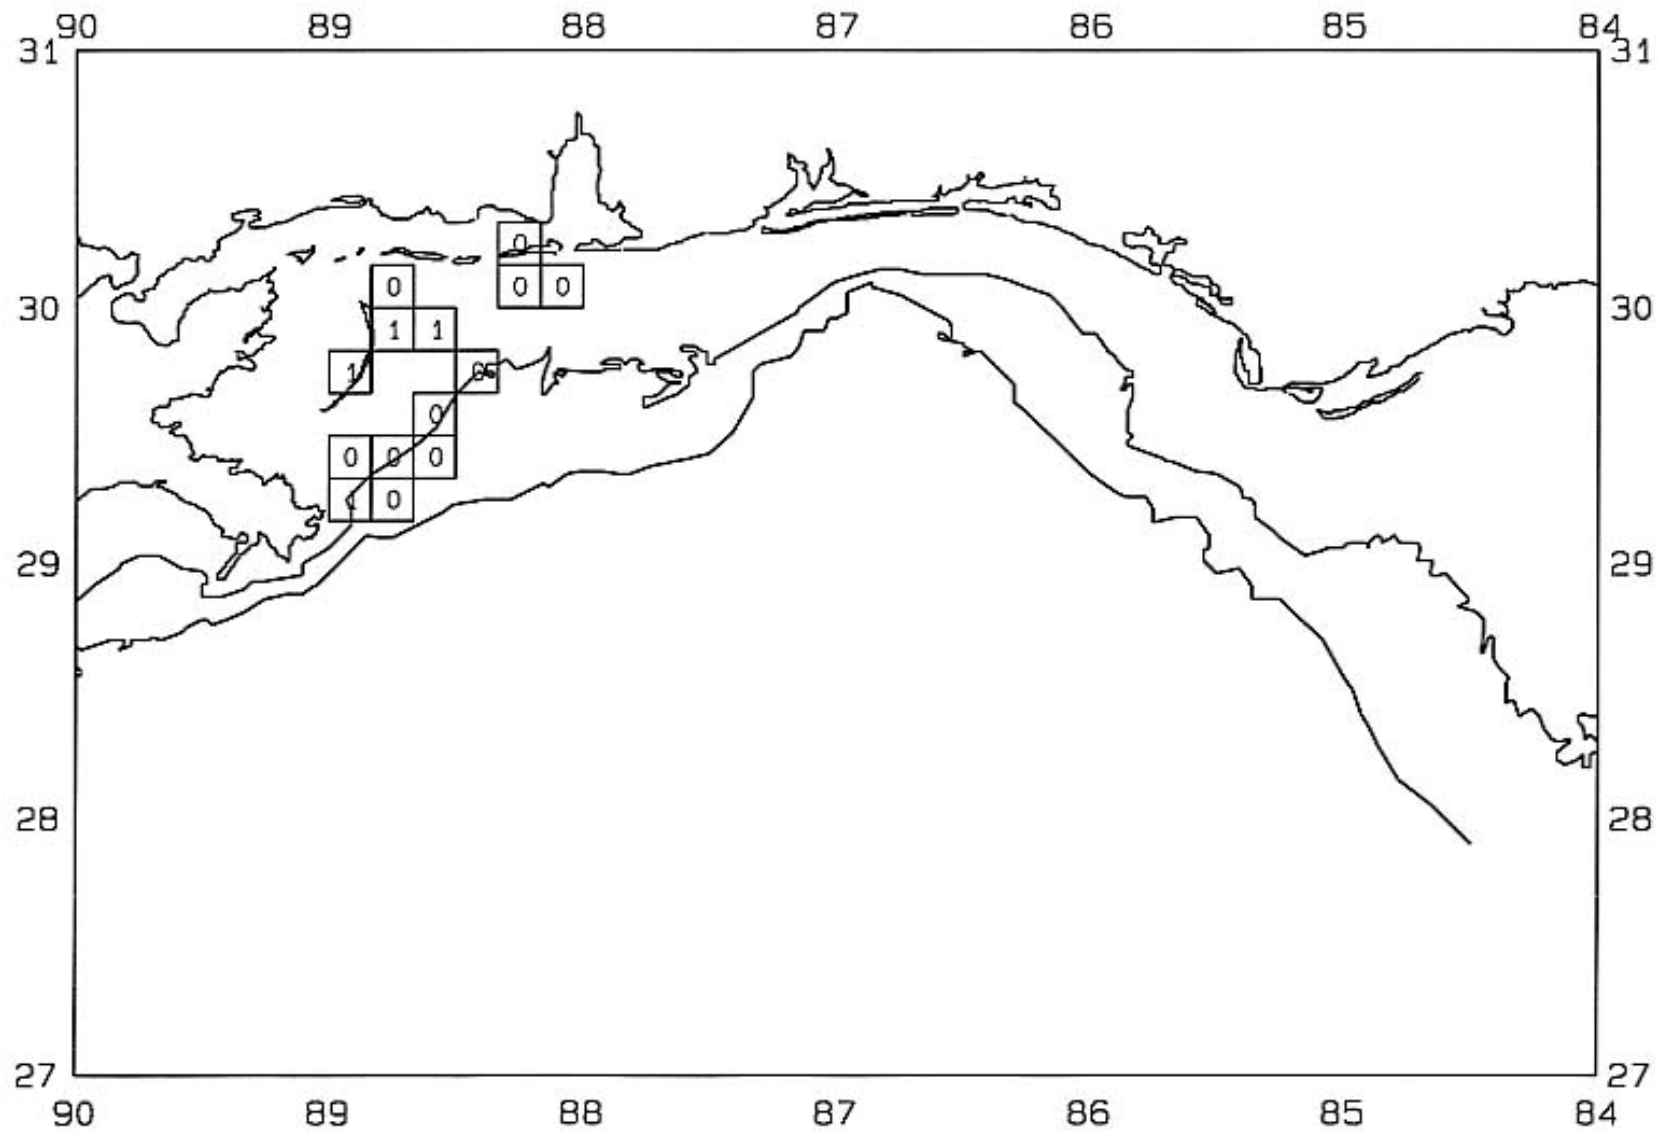

SEAMAP 2001

SAMPLING DATES FROM 06/08/01 TO 06/25/01

SAMPLING STATIONS

SEAMAP 2001

SAMPLING DATES FROM 06/08/01 TO 06/25/01

AVERAGE BROWN SHRIMP CATCH IN POUNDS/HOUR

SEAMAP 2001

SAMPLING DATES FROM 06/08/01 TO 06/25/01

AVERAGE BROWN SHRIMP COUNT PER POUND

SEAMAP 2001

SAMPLING DATES FROM 06/08/01 TO 06/25/01

AVERAGE WHITE SHRIMP CATCH IN POUNDS/HOUR

SEAMAP 2001

SAMPLING DATES FROM 06/08/01 TO 06/25/01

AVERAGE WHITE SHRIMP COUNT PER POUND

SEAMAP 2001

SAMPLING DATES FROM 06/08/01 TO 06/25/01

AVERAGE PINK SHRIMP CATCH IN POUNDS/HOUR

SEAMAP 2001

SAMPLING DATES FROM 06/08/01 TO 06/25/01

AVERAGE PINK SHRIMP COUNT PER POUND

SEAMAP 2001

SAMPLING DATES FROM 06/08/01 TO 06/25/01

# SEAMAP 2001

SAMPLING DATES FROM 06/18/01 TO 06/18/01

AVERAGE FINFISH CATCH IN POUNDS/HOUR/10