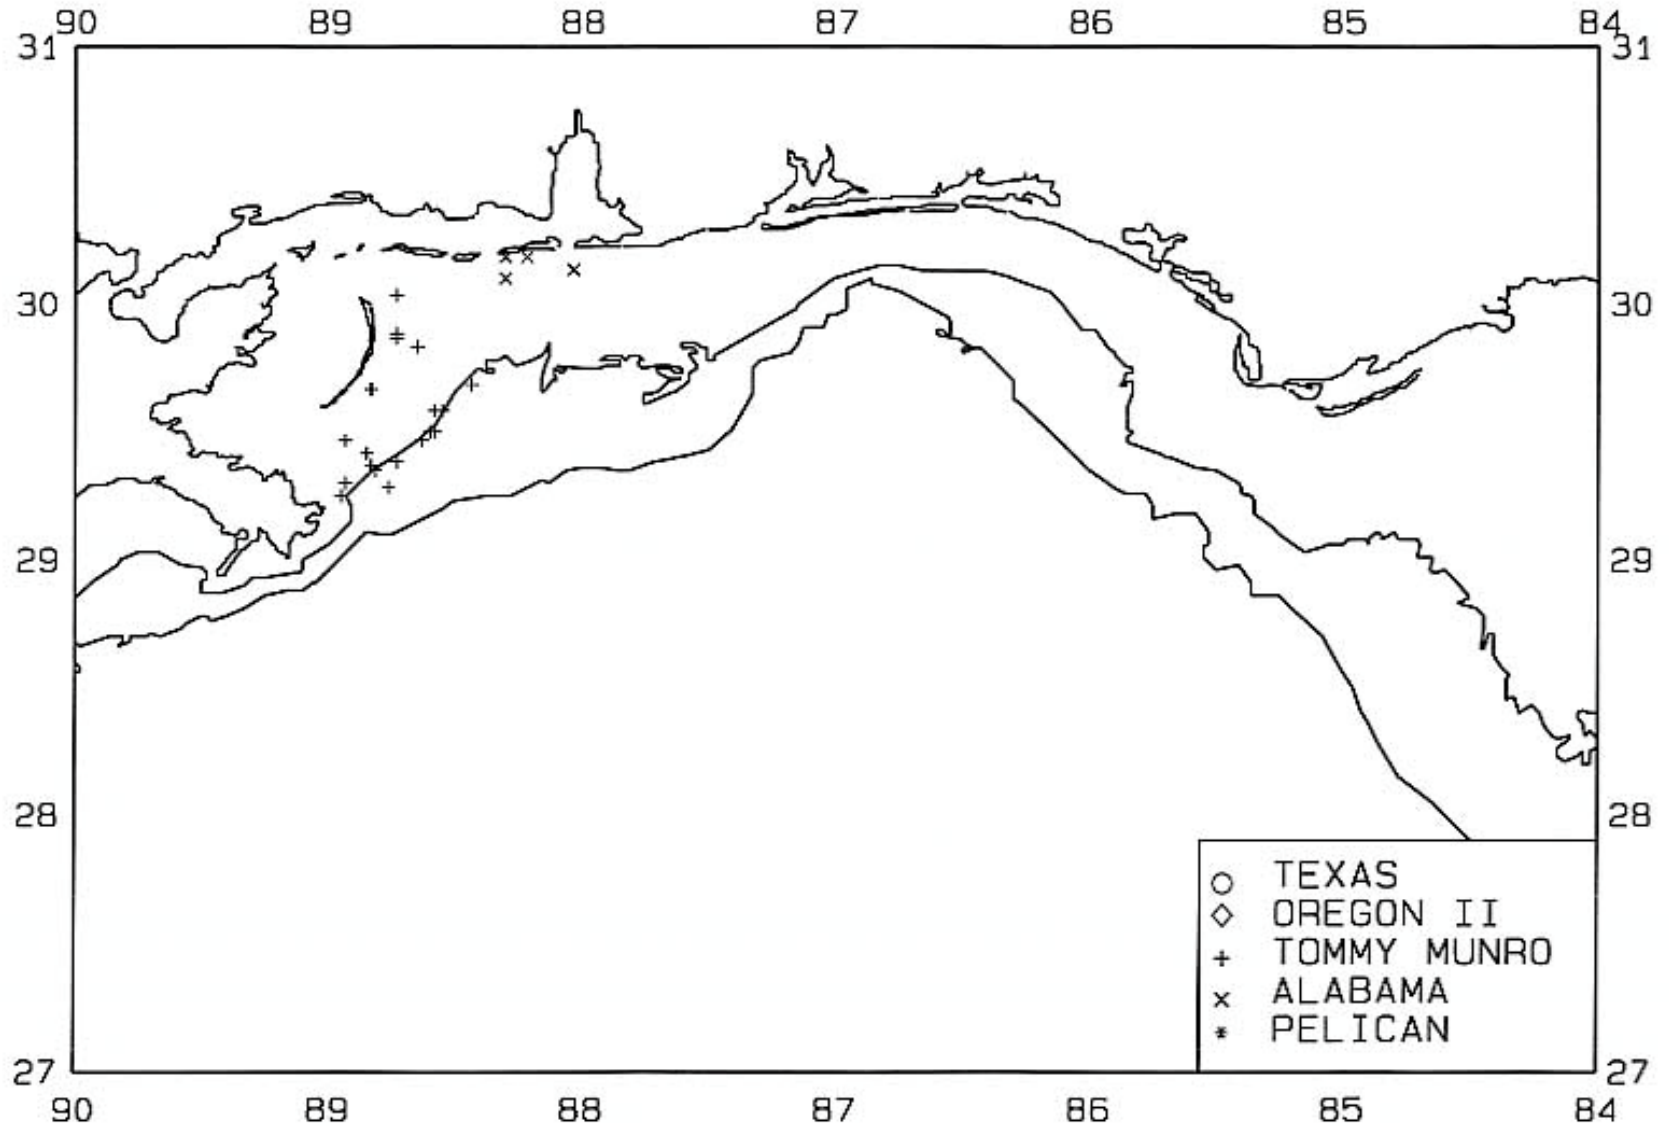

SEAMAP 2001

SAMPLING DATES FROM 06/08/01 TO 06/25/01

SAMPLING STATIONS

SEAMAP 2001

SAMPLING DATES FROM 06/08/01 TO 06/25/01

AVERAGE BROWN SHRIMP CATCH IN POUNDS/HOUR

SEAMAP 2001

SAMPLING DATES FROM 06/08/01 TO 06/25/01

AVERAGE BROWN SHRIMP COUNT PER POUND

SEAMAP 2001

SAMPLING DATES FROM 06/08/01 TO 06/25/01

AVERAGE WHITE SHRIMP CATCH IN POUNDS/HOUR

SEAMAP 2001

SAMPLING DATES FROM 06/08/01 TO 06/25/01

AVERAGE WHITE SHRIMP COUNT PER POUND