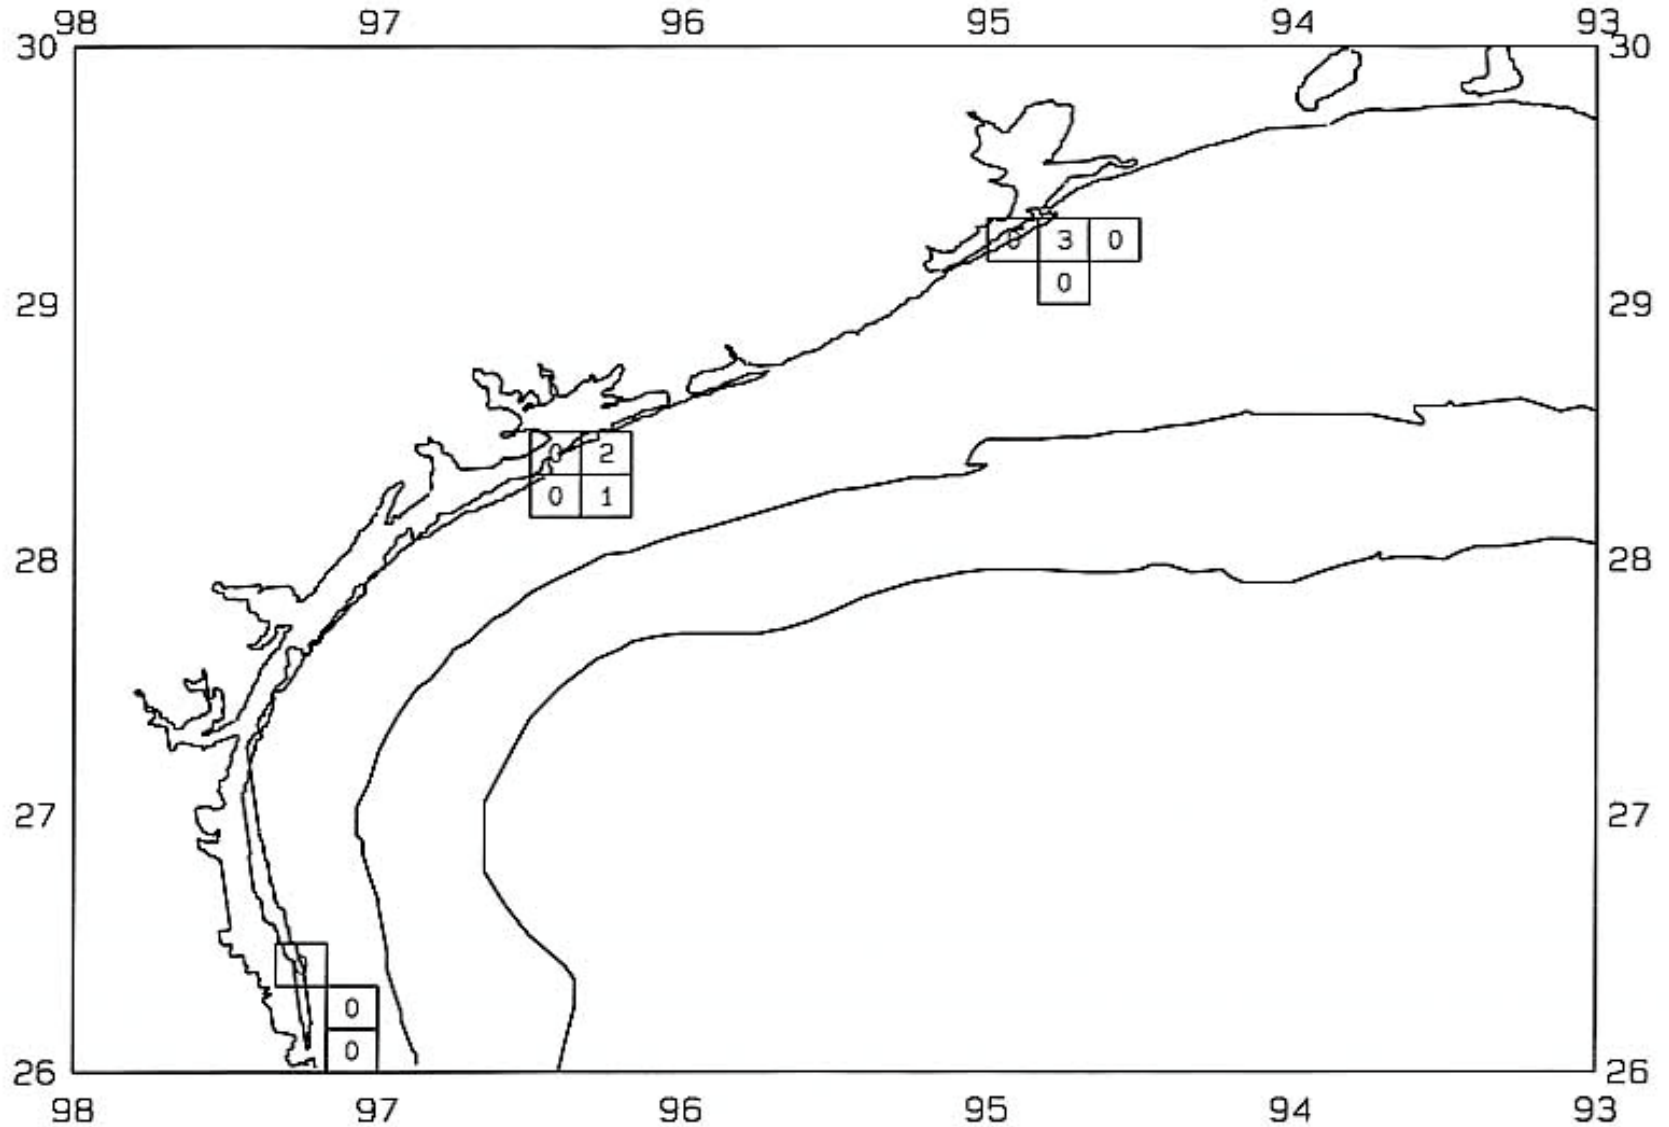

SAMPLING DATES FROM 06/18/01 TO 06/18/01

AVERAGE BROWN SHRIMP COUNT PER POUND

SEAMAP 2001

SAMPLING DATES FROM 06/18/01 TO 06/18/01

AVERAGE WHITE SHRIMP CATCH IN POUNDS/HOUR

SEAMAP 2001

SAMPLING DATES FROM 06/18/01 TO 06/18/01