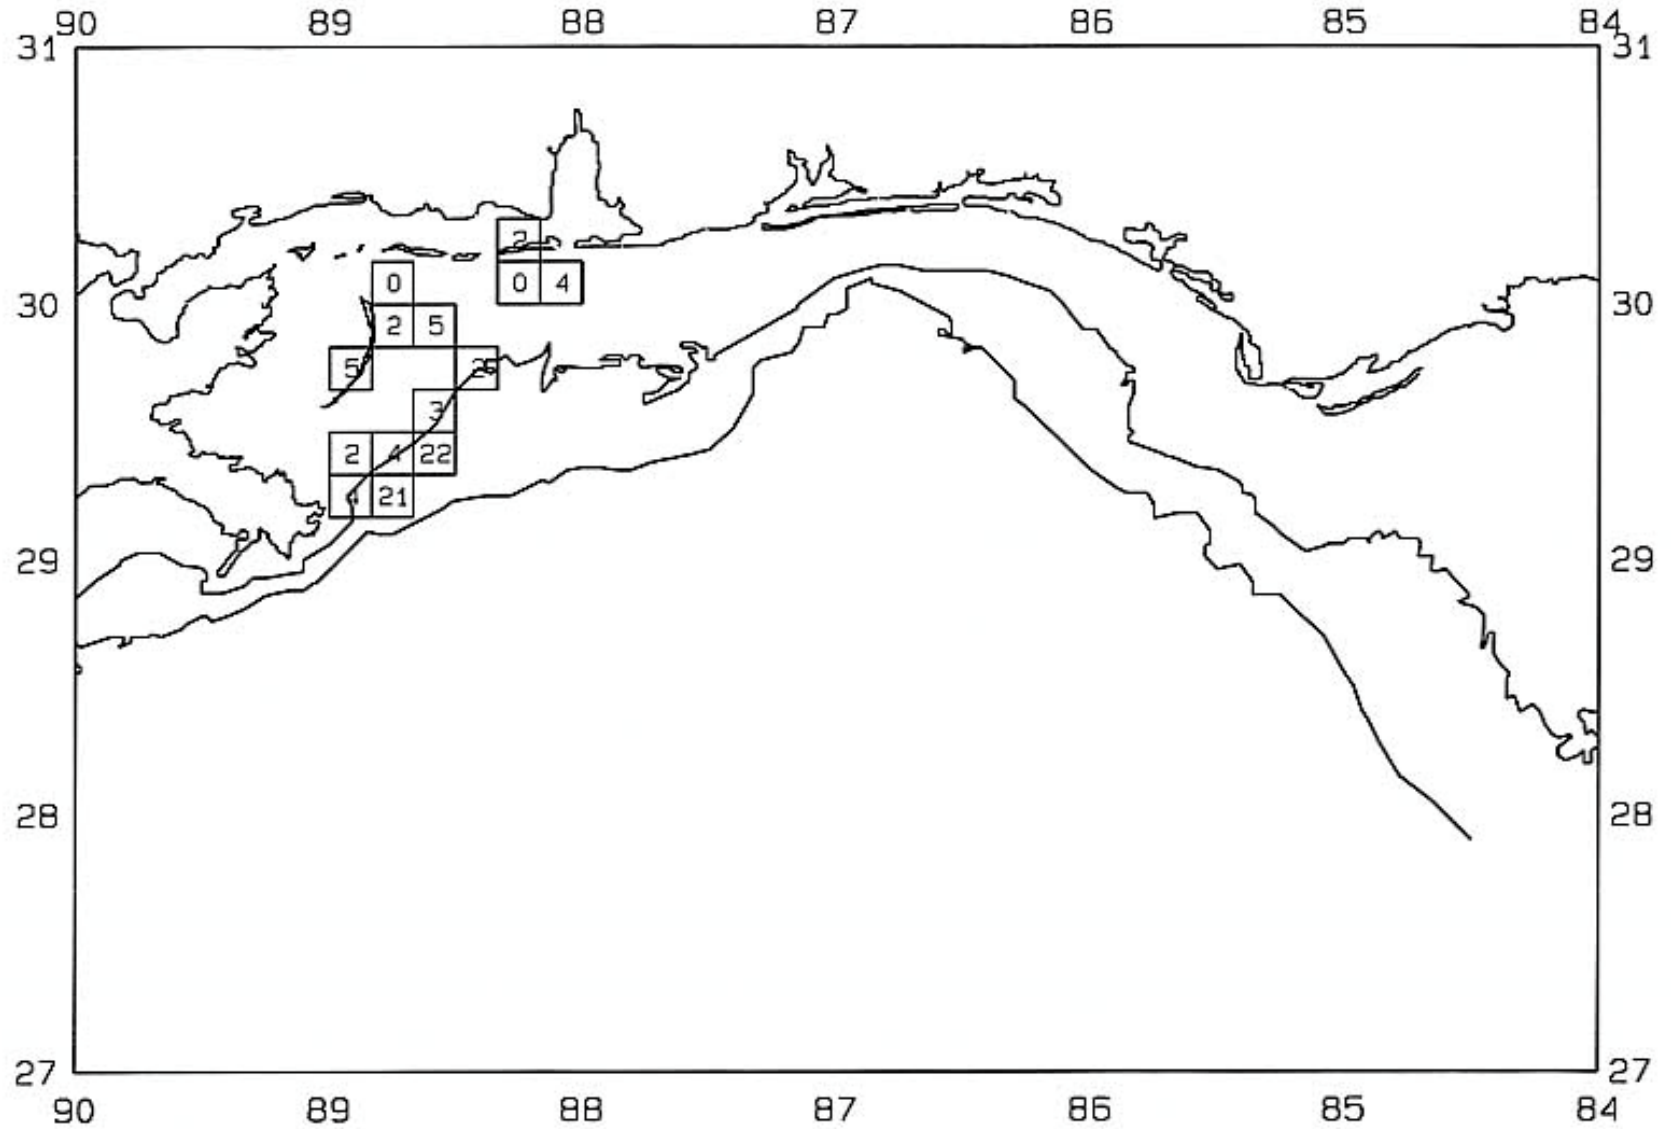

SEAMAP 2001

SAMPLING DATES FROM 06/08/01 TO 06/25/01

AVERAGE FINFISH CATCH IN POUNDS/HOUR/10