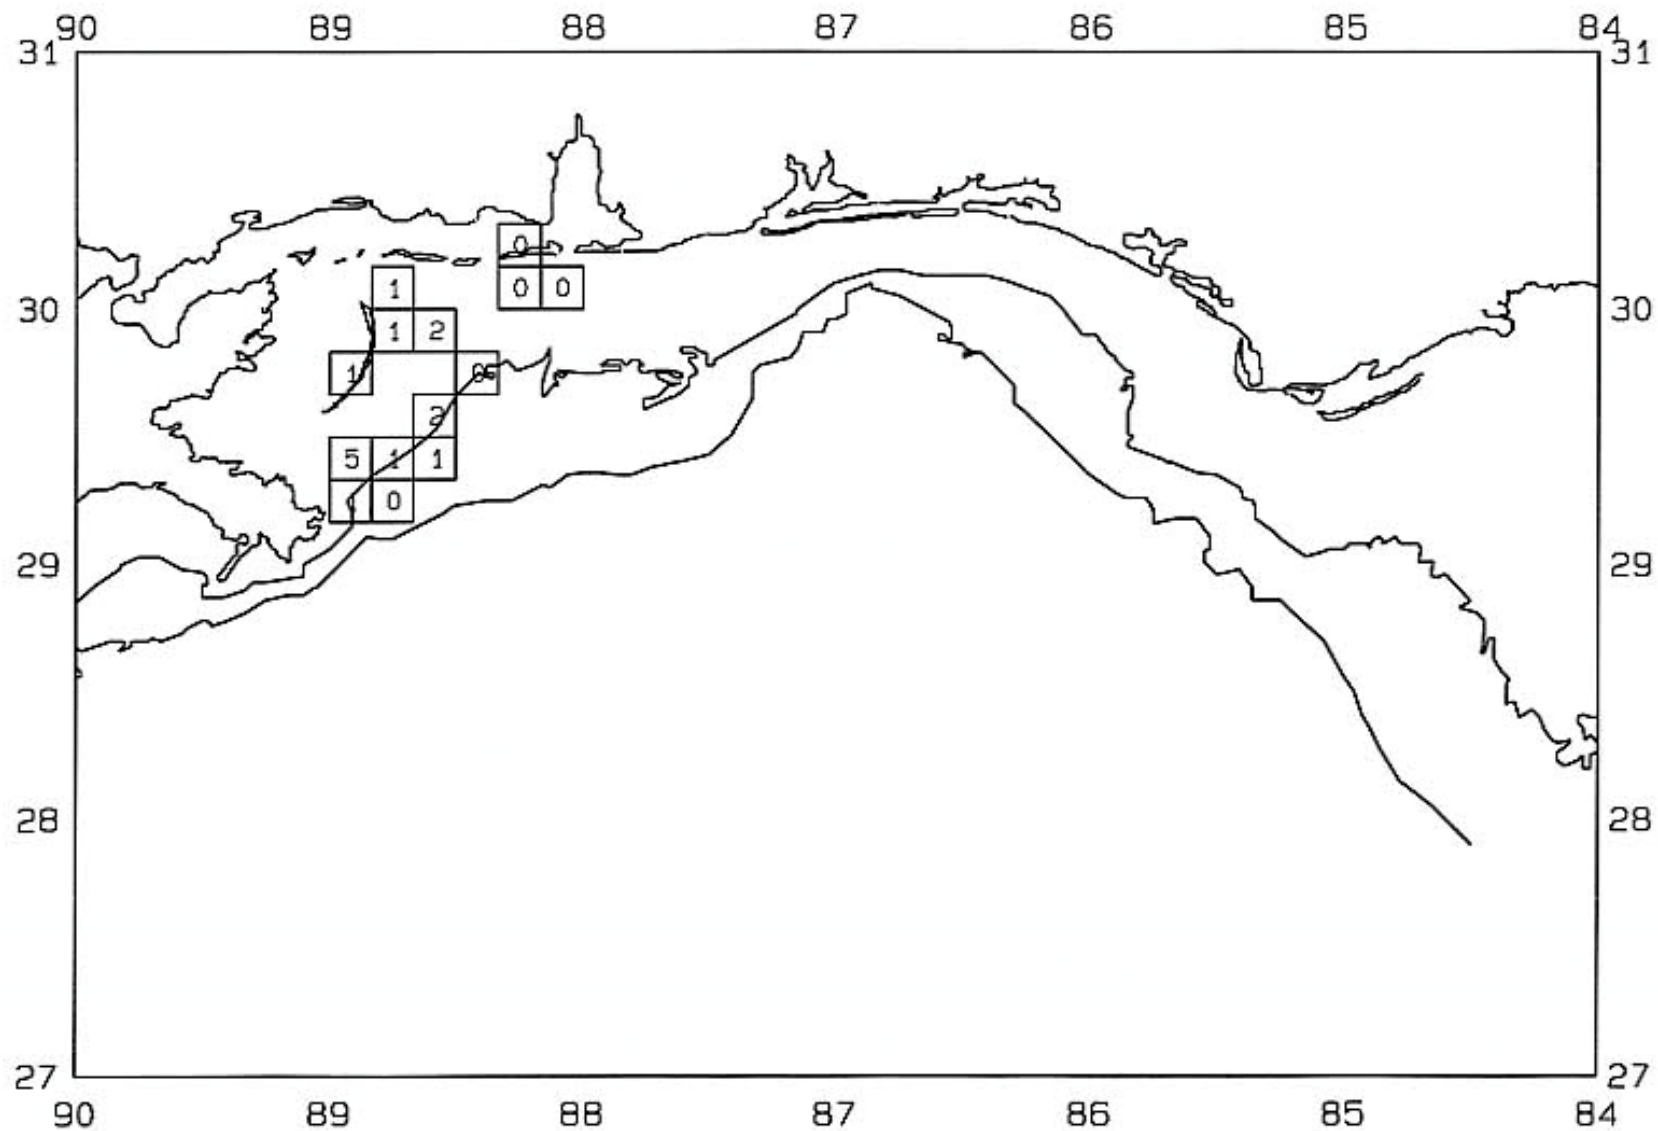

SEAMAP 2001

SAMPLING DATES FROM 06/08/01 TO 06/25/01

SAMPLING STATIONS

SEAMAP 2001

SAMPLING DATES FROM 06/08/01 TO 06/25/01

AVERAGE BROWN SHRIMP CATCH IN POUNDS/HOUR

SEAMAP 2001

SAMPLING DATES FROM 06/08/01 TO 06/25/01

AVERAGE BROWN SHRIMP COUNT PER POUND

SEAMAP 2001

SAMPLING DATES FROM 06/08/01 TO 06/25/01

AVERAGE WHITE SHRIMP CATCH IN POUNDS/HOUR

SEAMAP 2001

SAMPLING DATES FROM 06/08/01 TO 06/25/01

AVERAGE WHITE SHRIMP COUNT PER POUND

SEAMAP 2001

SAMPLING DATES FROM 06/08/01 TO 06/25/01

AVERAGE PINK SHRIMP CATCH IN POUNDS/HOUR

SEAMAP 2001

SAMPLING DATES FROM 06/08/01 TO 06/25/01

AVERAGE PINK SHRIMP COUNT PER POUND

SEAMAP 2001

SAMPLING DATES FROM 06/08/01 TO 06/25/01