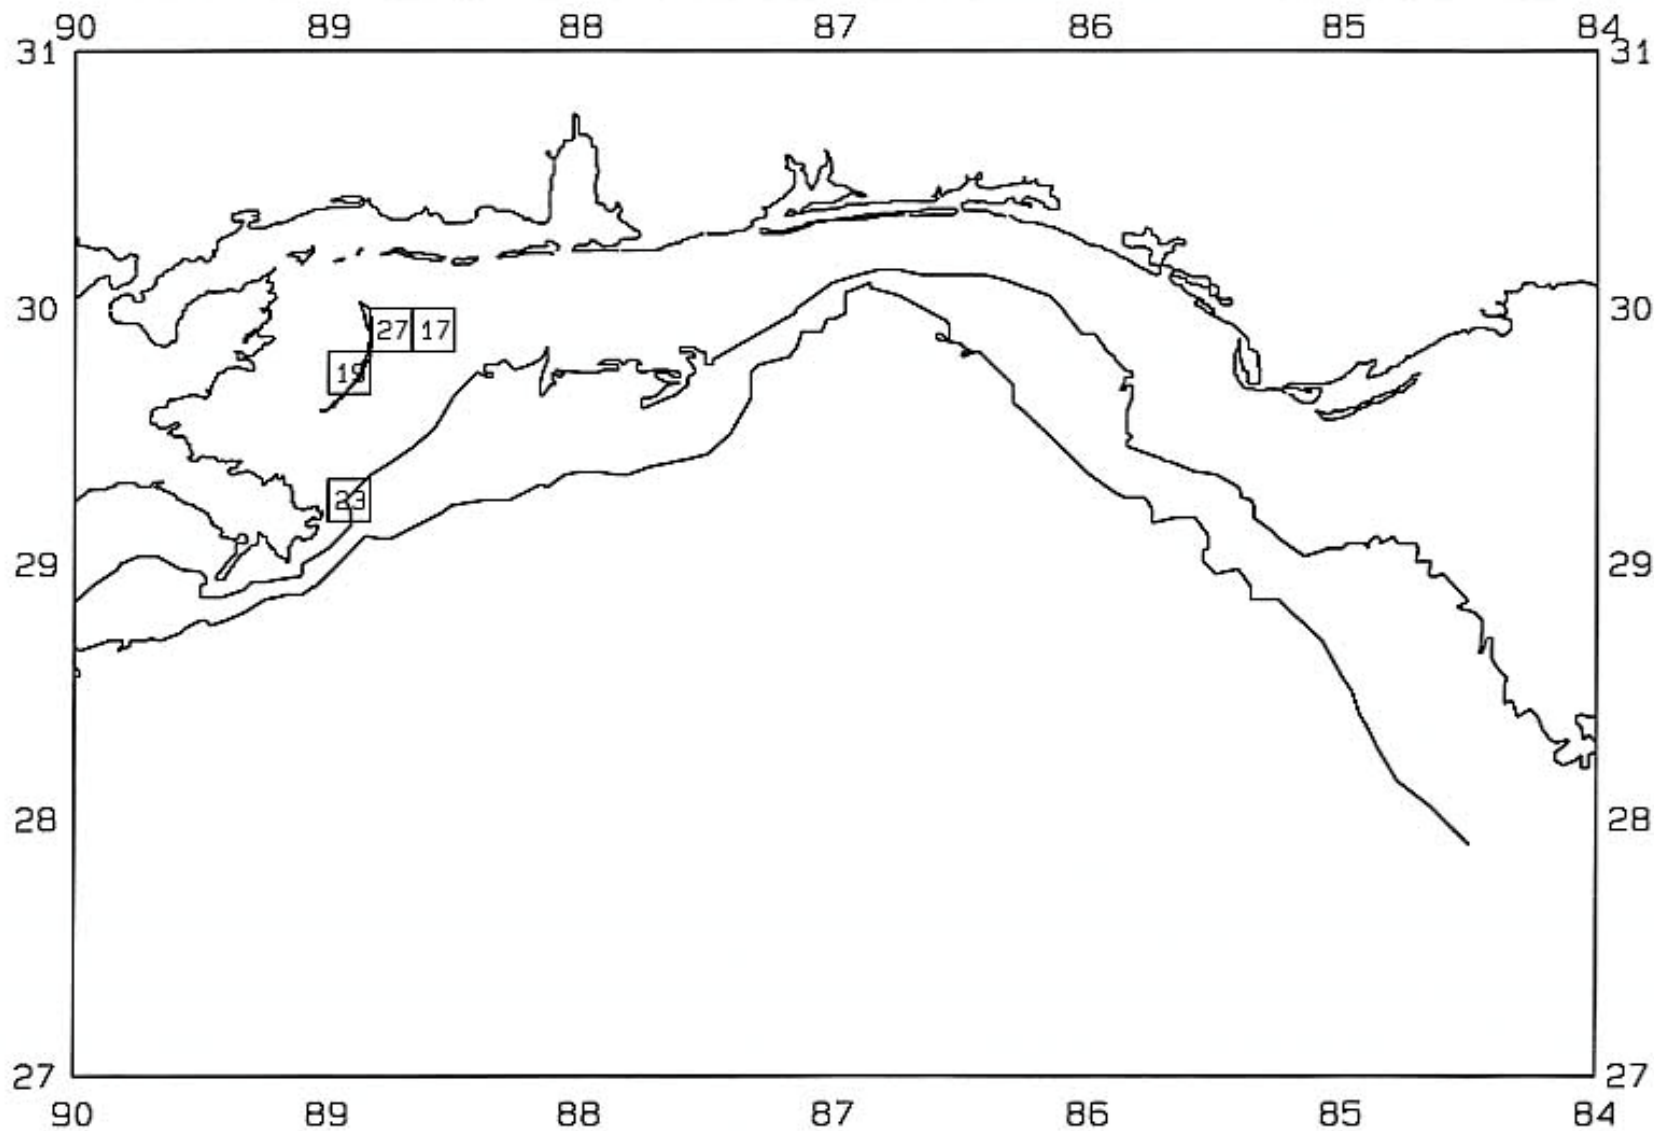

SEAMAP 2001

SAMPLING DATES FROM 06/08/01 TO 06/25/01

SAMPLING STATIONS

SEAMAP 2001

SAMPLING DATES FROM 06/08/01 TO 06/25/01

AVERAGE BROWN SHRIMP CATCH IN POUNDS/HOUR

SEAMAP 2001

SAMPLING DATES FROM 06/08/01 TO 06/25/01

AVERAGE BROWN SHRIMP COUNT PER POUND

SEAMAP 2001

SAMPLING DATES FROM 06/08/01 TO 06/25/01

AVERAGE WHITE SHRIMP CATCH IN POUNDS/HOUR

SEAMAP 2001

SAMPLING DATES FROM 06/08/01 TO 06/25/01

AVERAGE WHITE SHRIMP COUNT PER POUND